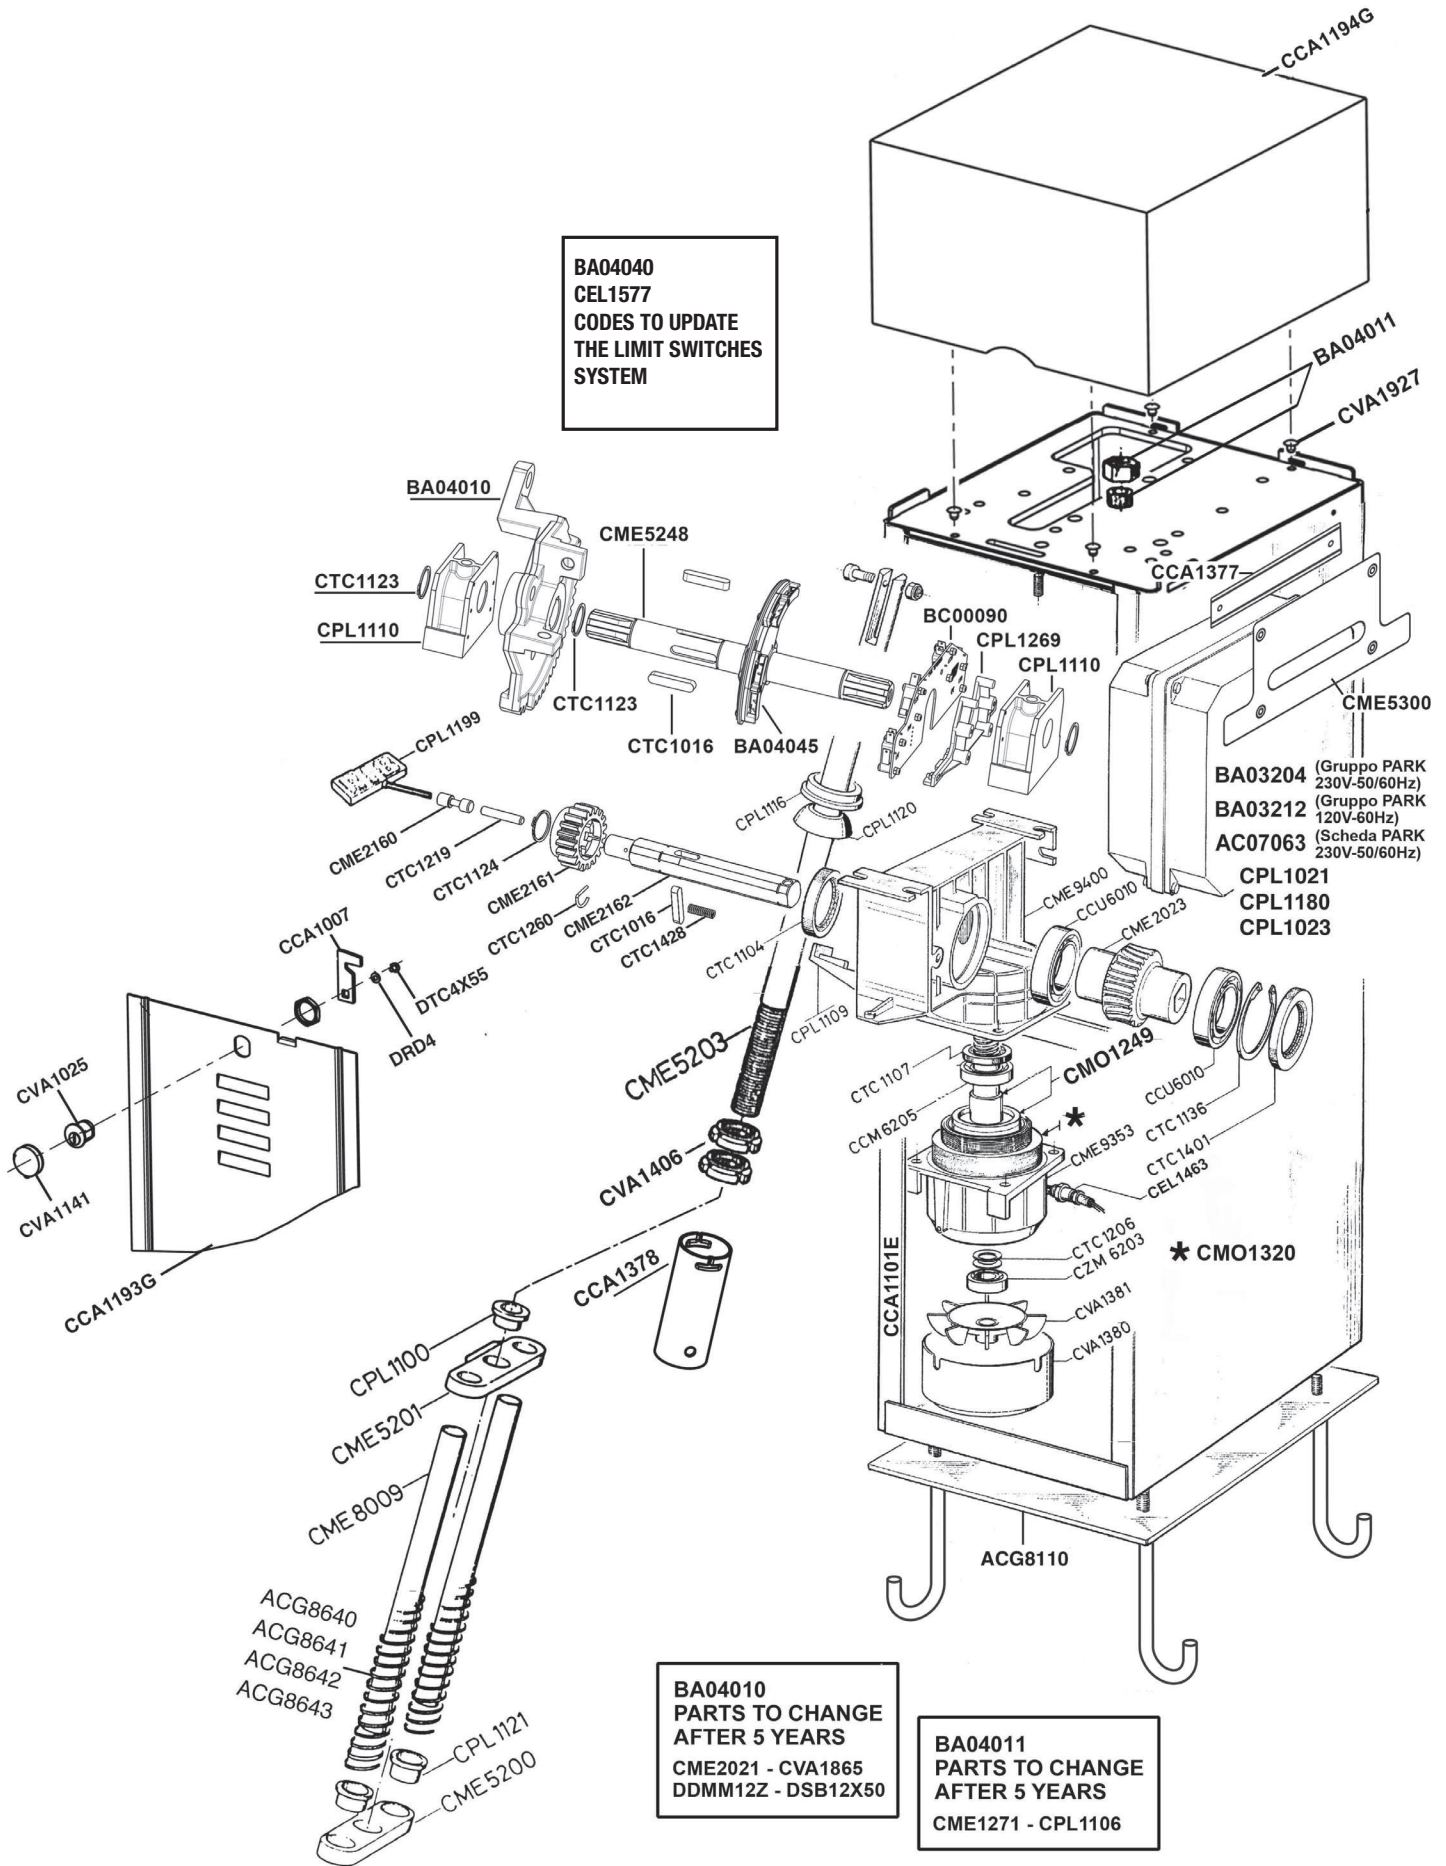

**BA04040
CEL1577
CODES TO UPDATE
THE LIMIT SWITCHES
SYSTEM**

**BA04010
PARTS TO CHANGE
AFTER 5 YEARS
CME2021 - CVA1865
DDMM12Z - DSB12X50**

**BA04011
PARTS TO CHANGE
AFTER 5 YEARS
CME1271 - CPL1106**