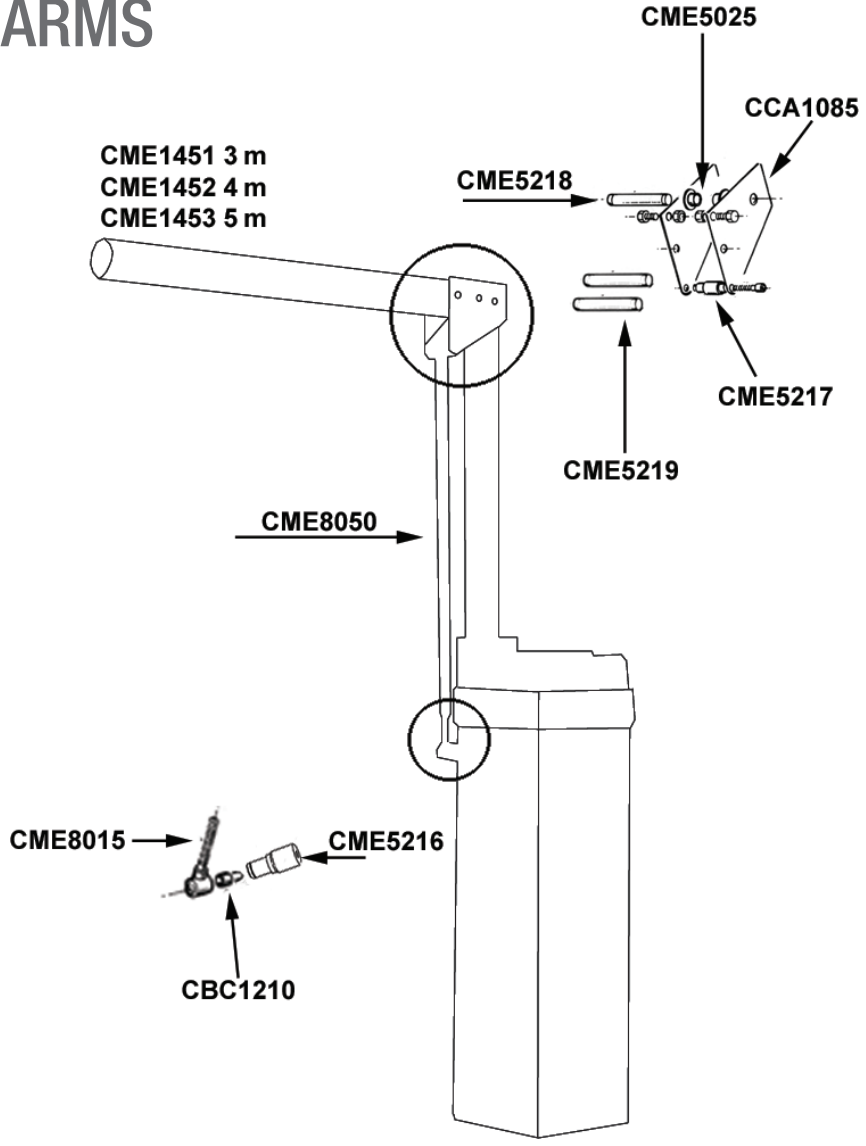

ASTE SNODATE ARTICULATED ARMS

Asta snodata per l'operatore RAPID S
Articulated Arm for RAPID S operator

- 3 m ACG8223
- 4 m ACG8224
- 5 m ACG8225

Asta ottagonale snodata per l'operatore NORMAL
Octagonal articulated boom arm for NORMAL operator

ACG8210